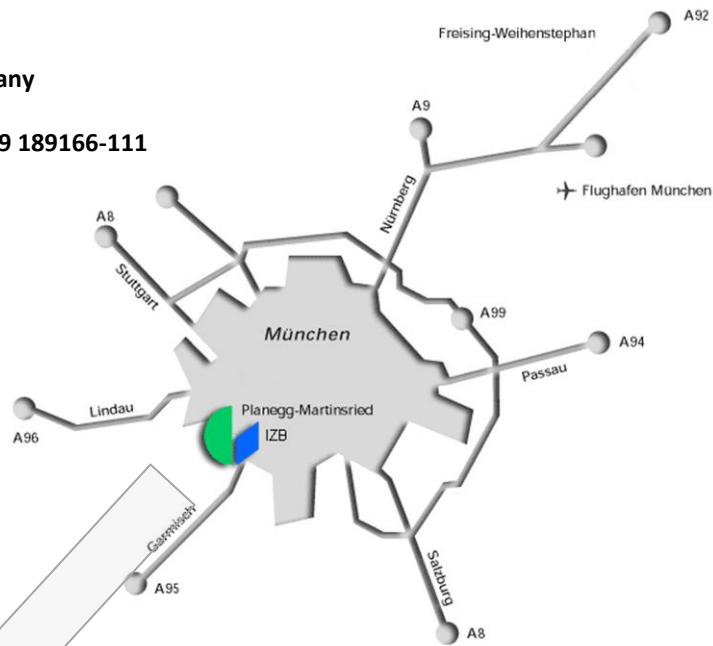

Menlo Systems is located in the IZB (Innovationszentrum für Biotechnologie). Our offices are on the ground floor in house number 3.

**Motorway / Autobahn A8**

Stuttgart - Munich: At the motorway end Munich-West - continue in the direction Passing - turn right into the Pippinger

Strasse / Lortzingstrasse - then left into the Landsberger / Passinger Strasse - right into the Planegger Strasse / Pasinger Strasse - then left into the Würmtalstrasse - then right into the Lochhamer Strasse - and then left "Am Klopferspitz".

**Motorway / Autobahn A96**

Lindau - Munich: as far as the exit Grosshardern / Blumenau - then turn right into the Waldwiesenstrasse - turn right into the Würmtalstrasse - then left at "Am Klopferspitz".

**Motorway / Autobahn A9**

Nuernberg- Munich: exit Munich-Schwabing on to the "Mittlere Ring" direction Autobahn A96 - continue further on the A96 until the exit Grosshardern / Blumenau - turn left into the Waldwiesenstrasse - then right into the Würmtalstrasse - then left at "Am Klopferspitz".